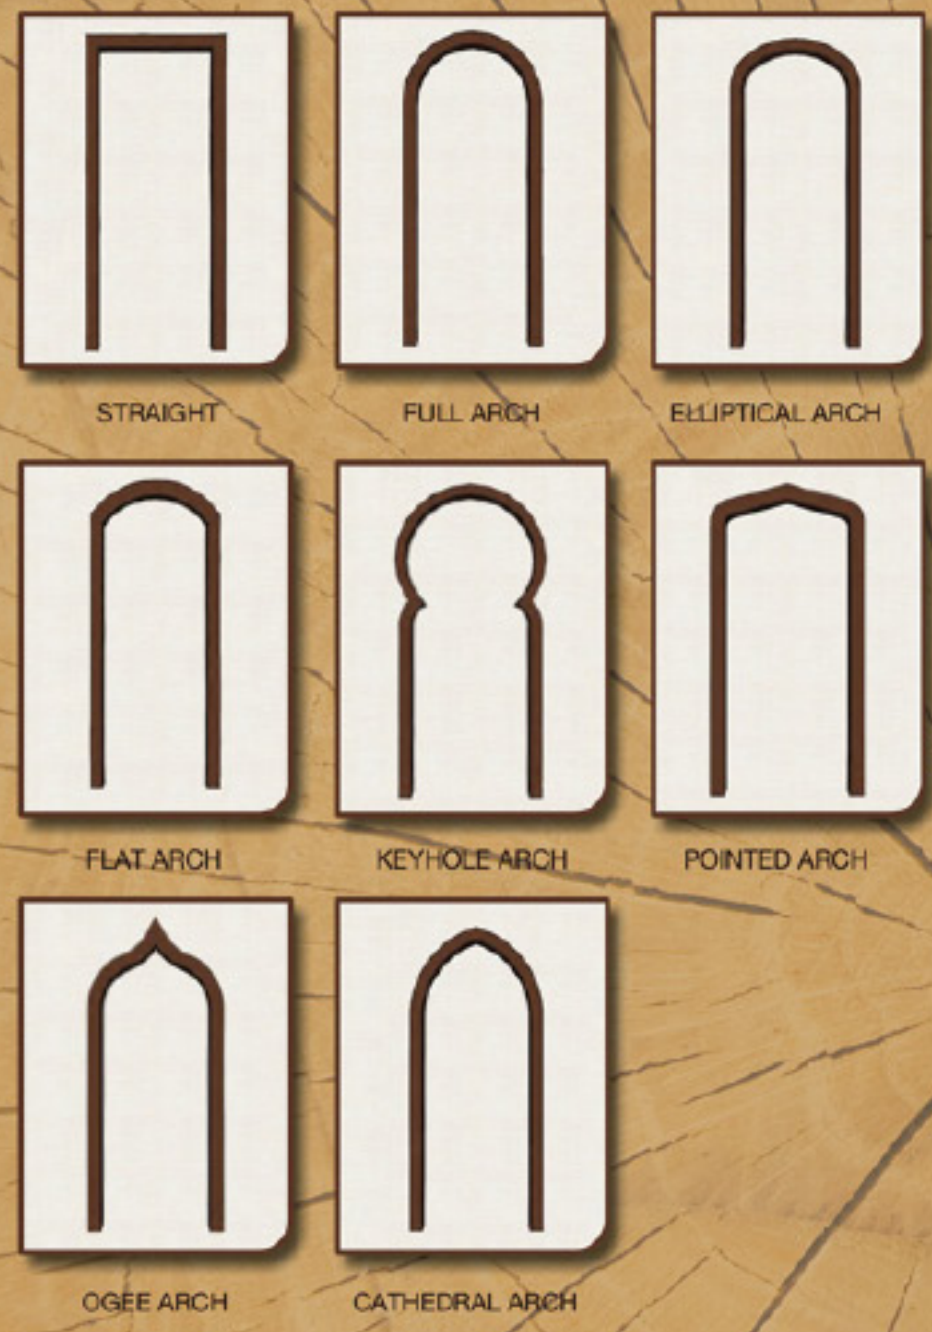

OPENING TYPE